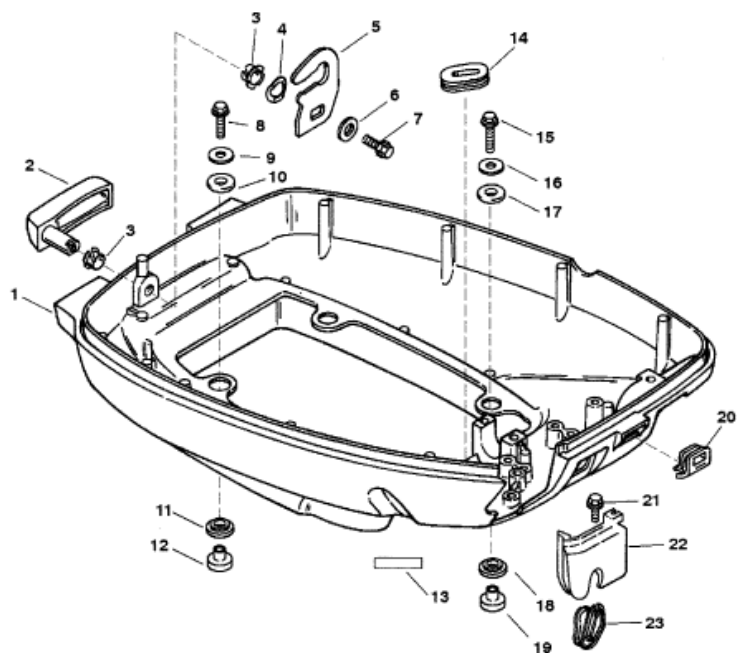

Parts List

Ref	Class	Part	Description	Qty	Comment	Footnote
1	4000	825780F 1	BOTTOM COWL	1	(BLACK)	
1	4000	825780F 2	BOTTOM COWL	1	(GRAY)	
2		825782F 1	LEVER-COWL LATCH	1	(BLACK)	
2		825782F 2	LEVER-COWL LATCH	1	(GRAY)	
3	23	812707	BUSHING	2		
4	13	12134	WAVE WASHER	1		
5		825783	LATCH HOOK	1		
6	12	40023 16	WASHER	1		
7	10	40011127	SCREW (M6 X 16)	1		
8	10	40011131	SCREW (M6 X 35)	2		
9	12	69057	WASHER	2		
10	25	828129	GROMMET	2		
11	25	828129	GROMMET	2		
12	23	826618	BUSHING	2		
13	37	11185 1	DECAL-SHIFT	1	(MANUAL)(SIDE SHIFT)	
14	25	826849	GROMMET	1		
15	10	40011129	SCREW (M6 X 25)	2		
16	12	69057	WASHER	2		
17	25	828129	GROMMET	2		
18	25	828129	GROMMET	2		
19	23	826618	BUSHING	2		
20	25	826808	COVER	1	(MANUAL)	
20		827403	COVER	1	(ELECTRIC)	
21	10	40011128	SCREW (M6 X 20)	1		
22		825569	COVER	1	MANUAL	
23	25	825784	GROMMET	1	MANUAL	